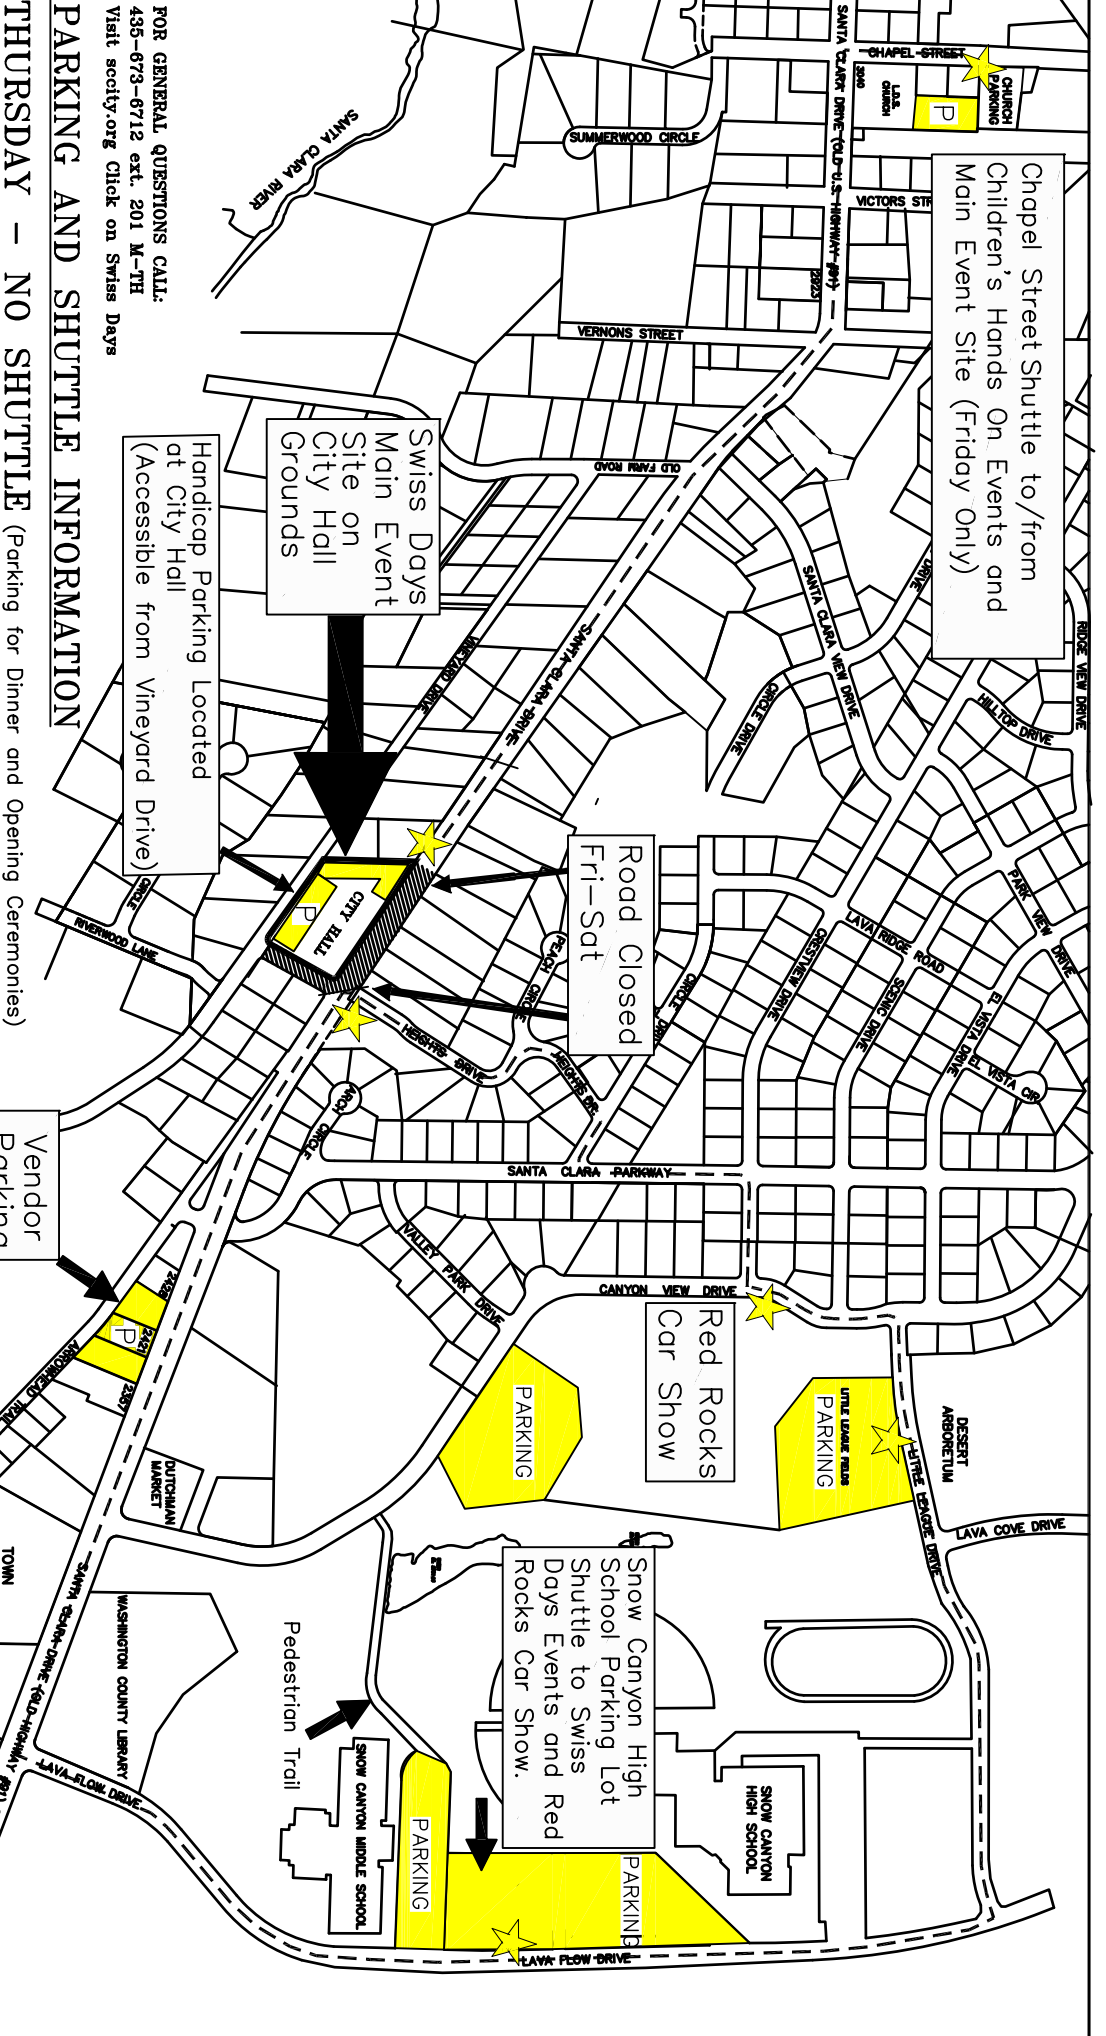

Chapel Street Shuttle to/from  
Children's Hands On Events and  
Main Event Site (Friday Only)

Swiss Days  
Main Event  
Site on  
City Hall  
Grounds

Handicap Parking Located  
at City Hall  
(Accessible from Vineyard Drive)

Road Closed  
Fri-Sat

Red Rocks  
Car Show

Snow Canyon High  
School Parking Lot  
Shuttle to Swiss  
Days Events and Red  
Rocks Car Show.

**PARKING AND SHUTTLE INFORMATION**

**THURSDAY – NO SHUTTLE** (Parking for Dinner and Opening Ceremonies)

**FRIDAY:**  
Chapel Street Shuttle 3-6:30 pm (to/from  
Children's Hands On Event and Main Event Site)  
Snow Canyon High Shuttle 3-10 pm (to/from  
Snow Canyon High and Main Event Site)

**SATURDAY:**  
Snow Canyon High Shuttle 11-5:00 pm  
(to/from Snow Canyon High, Main Event Site, & Red Rocks Car Show)

Handicap parking available in city office parking lot.  
Enter via Vineyard Dr. on south side of building

--- SHUTTLE ROUTE  
★ SHUTTLE STOPS

Updated Feb. 2017

FOR GENERAL QUESTIONS CALL:  
435-673-6712 ext. 201 M-FTH  
Visit [society.org](http://society.org) Click on Swiss Days